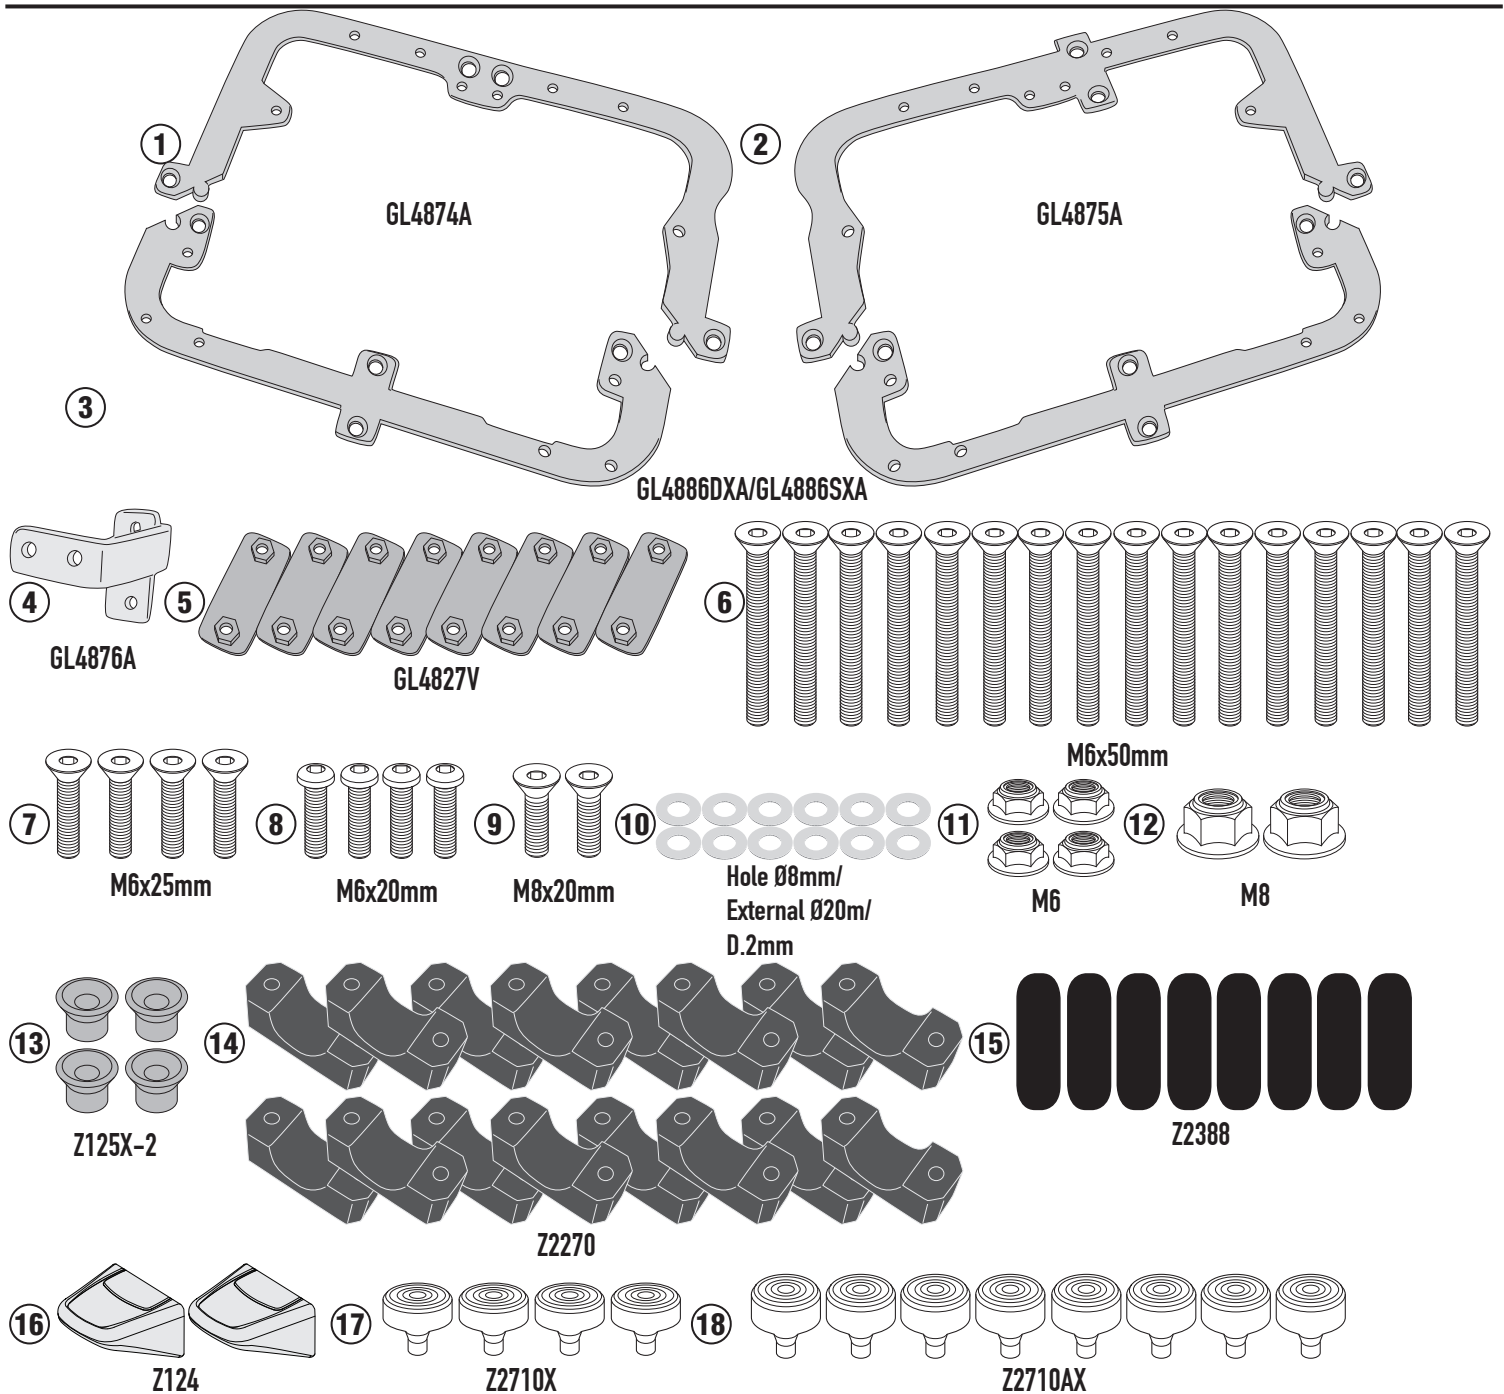

PL5112 - KL5112

ATTACCHI SPECIFICI PER - SPECIFIC FITTING KIT FOR - KIT DE MONTAGE SPECIFIQUE POUR
SPEZIFISCHER MONTAGEKIT FÜR - ANCLAJE ESPECÍFICO PARA - ANCORADOURO ESPECÍFICO

BMW R1200GS ADVENTURE (2014/2018) /BMW R1250GS ADVENTURE (2021)

CHECK THE SCREW LENGTH HERE

ISTRUZIONI DI MONTAGGIO - MOUNTING INSTRUCTIONS
INSTRUCCIONES DE MONTAJE - BAUANLEITUNG
INSTRUÇÕES DE MONTAJE - INSTRUÇÕES DE MONTAGEM